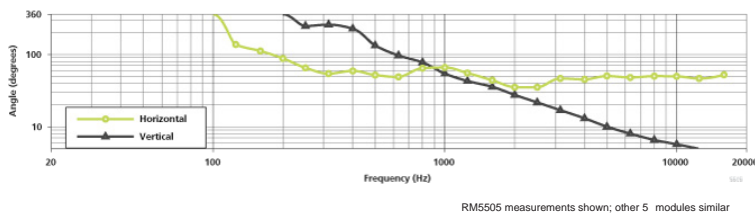

RoomMatch® 5 vertical asymmetrical DeltaQ™ array loudspeakers for installation

Key Features

- **Bose EMB2 compression drivers** – deliver the vocal power normally associated with 3-way systems with frequencies from 500 Hz to

RoomMatch® 5 vertical asymmetrical DeltaQ™ array loudspeakers for installation

On-Axis Frequency Response

Beamwidth

Mechanical Drawings

Footnotes

1. response and
- 2.
- 3.
- 4.