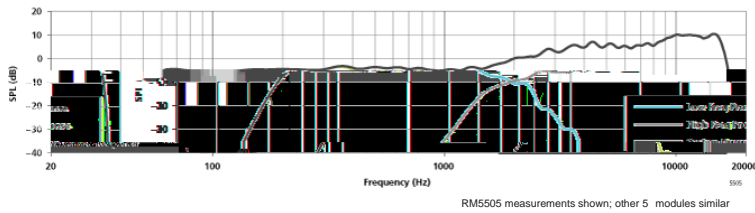

RoomMatch® 5 vertical asymmetrical DeltaQ™ array loudspeakers for installation

Key Features

- **Bose EMB2 compression drivers** – deliver the vocal power normally associated with 3-way systems with frequencies from 500 Hz to

RoomMatch® 5 vertical asymmetrical DeltaQ™ array loudspeakers for installation

On-Axis Frequency Response

Beamwidth

Mechanical Drawings

Footnotes

1. response and
- 2.
- 3.
- 4.