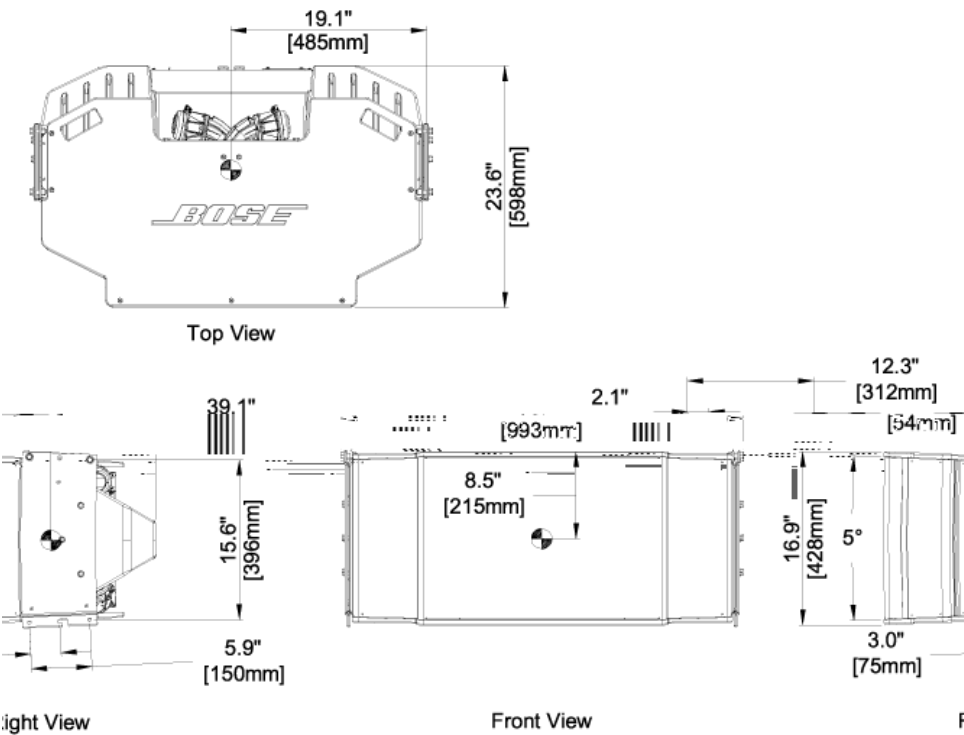

RoomMatch® 5 vertical asymmetrical DeltaQ™ array loudspeakers for installation

On-Axis Frequency Response

Beamwidth

Mechanical Drawings

Footnotes

1. response and
- 2.
- 3.
- 4.